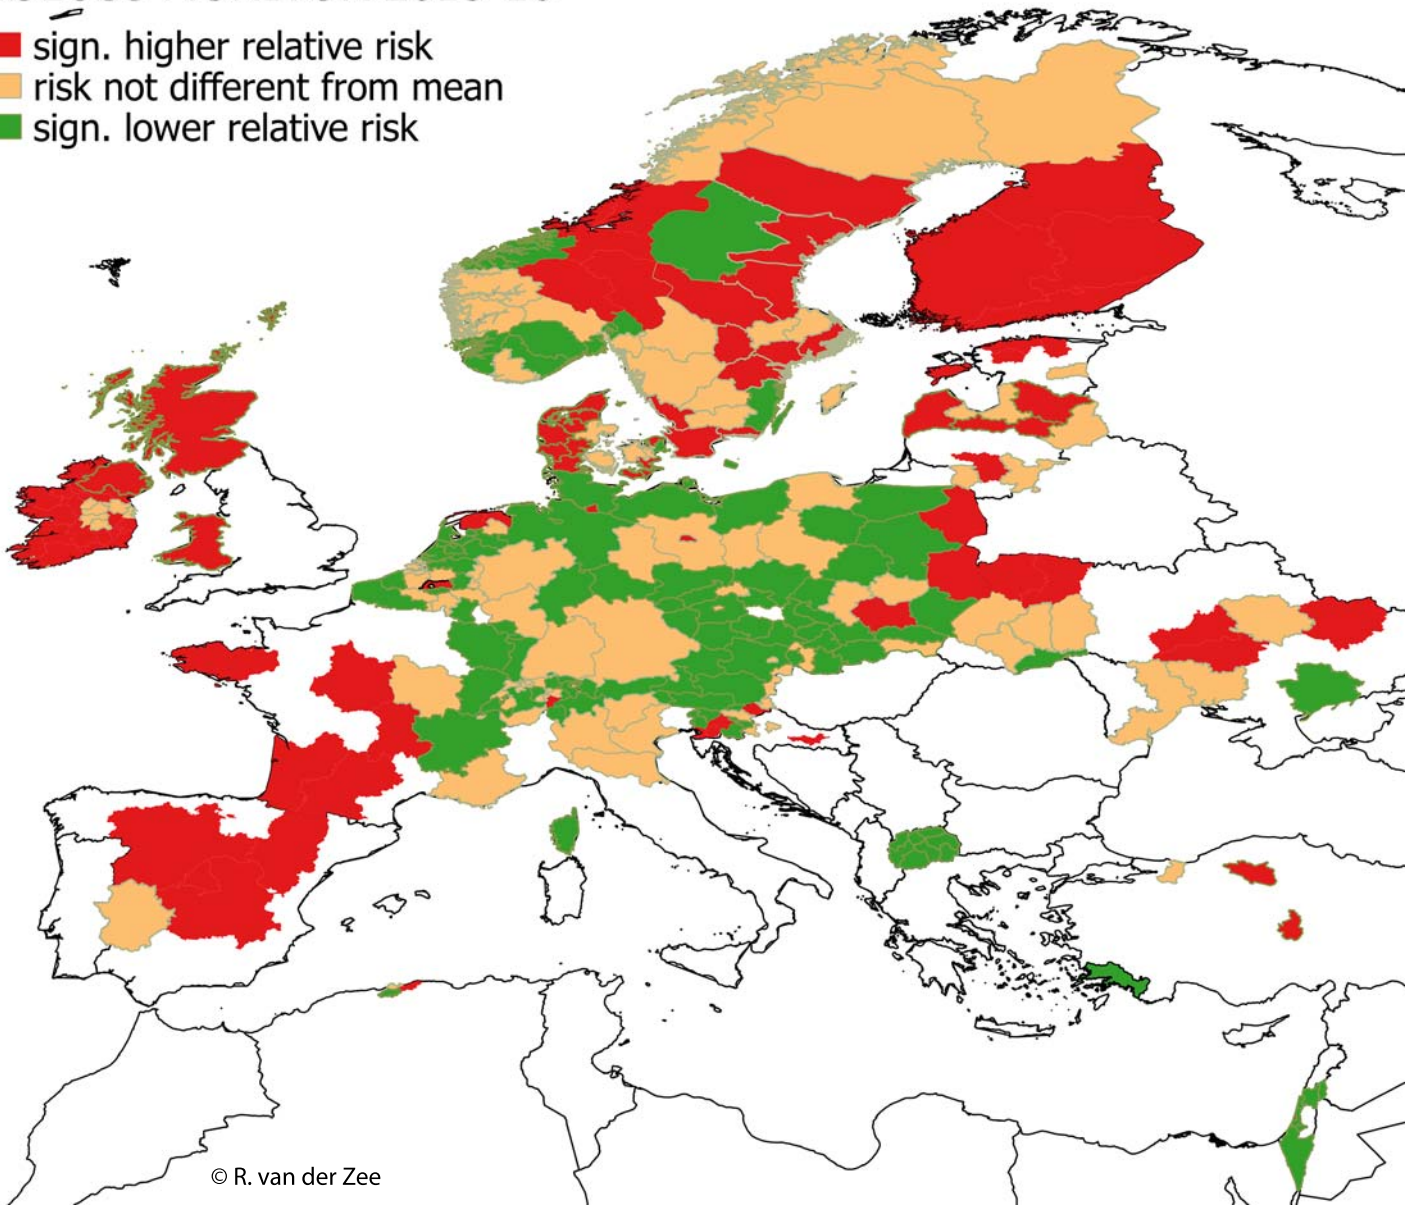

COLOSS MONITOR 2015-16

- sign. higher relative risk
- risk not different from mean
- sign. lower relative risk

© R. van der Zee